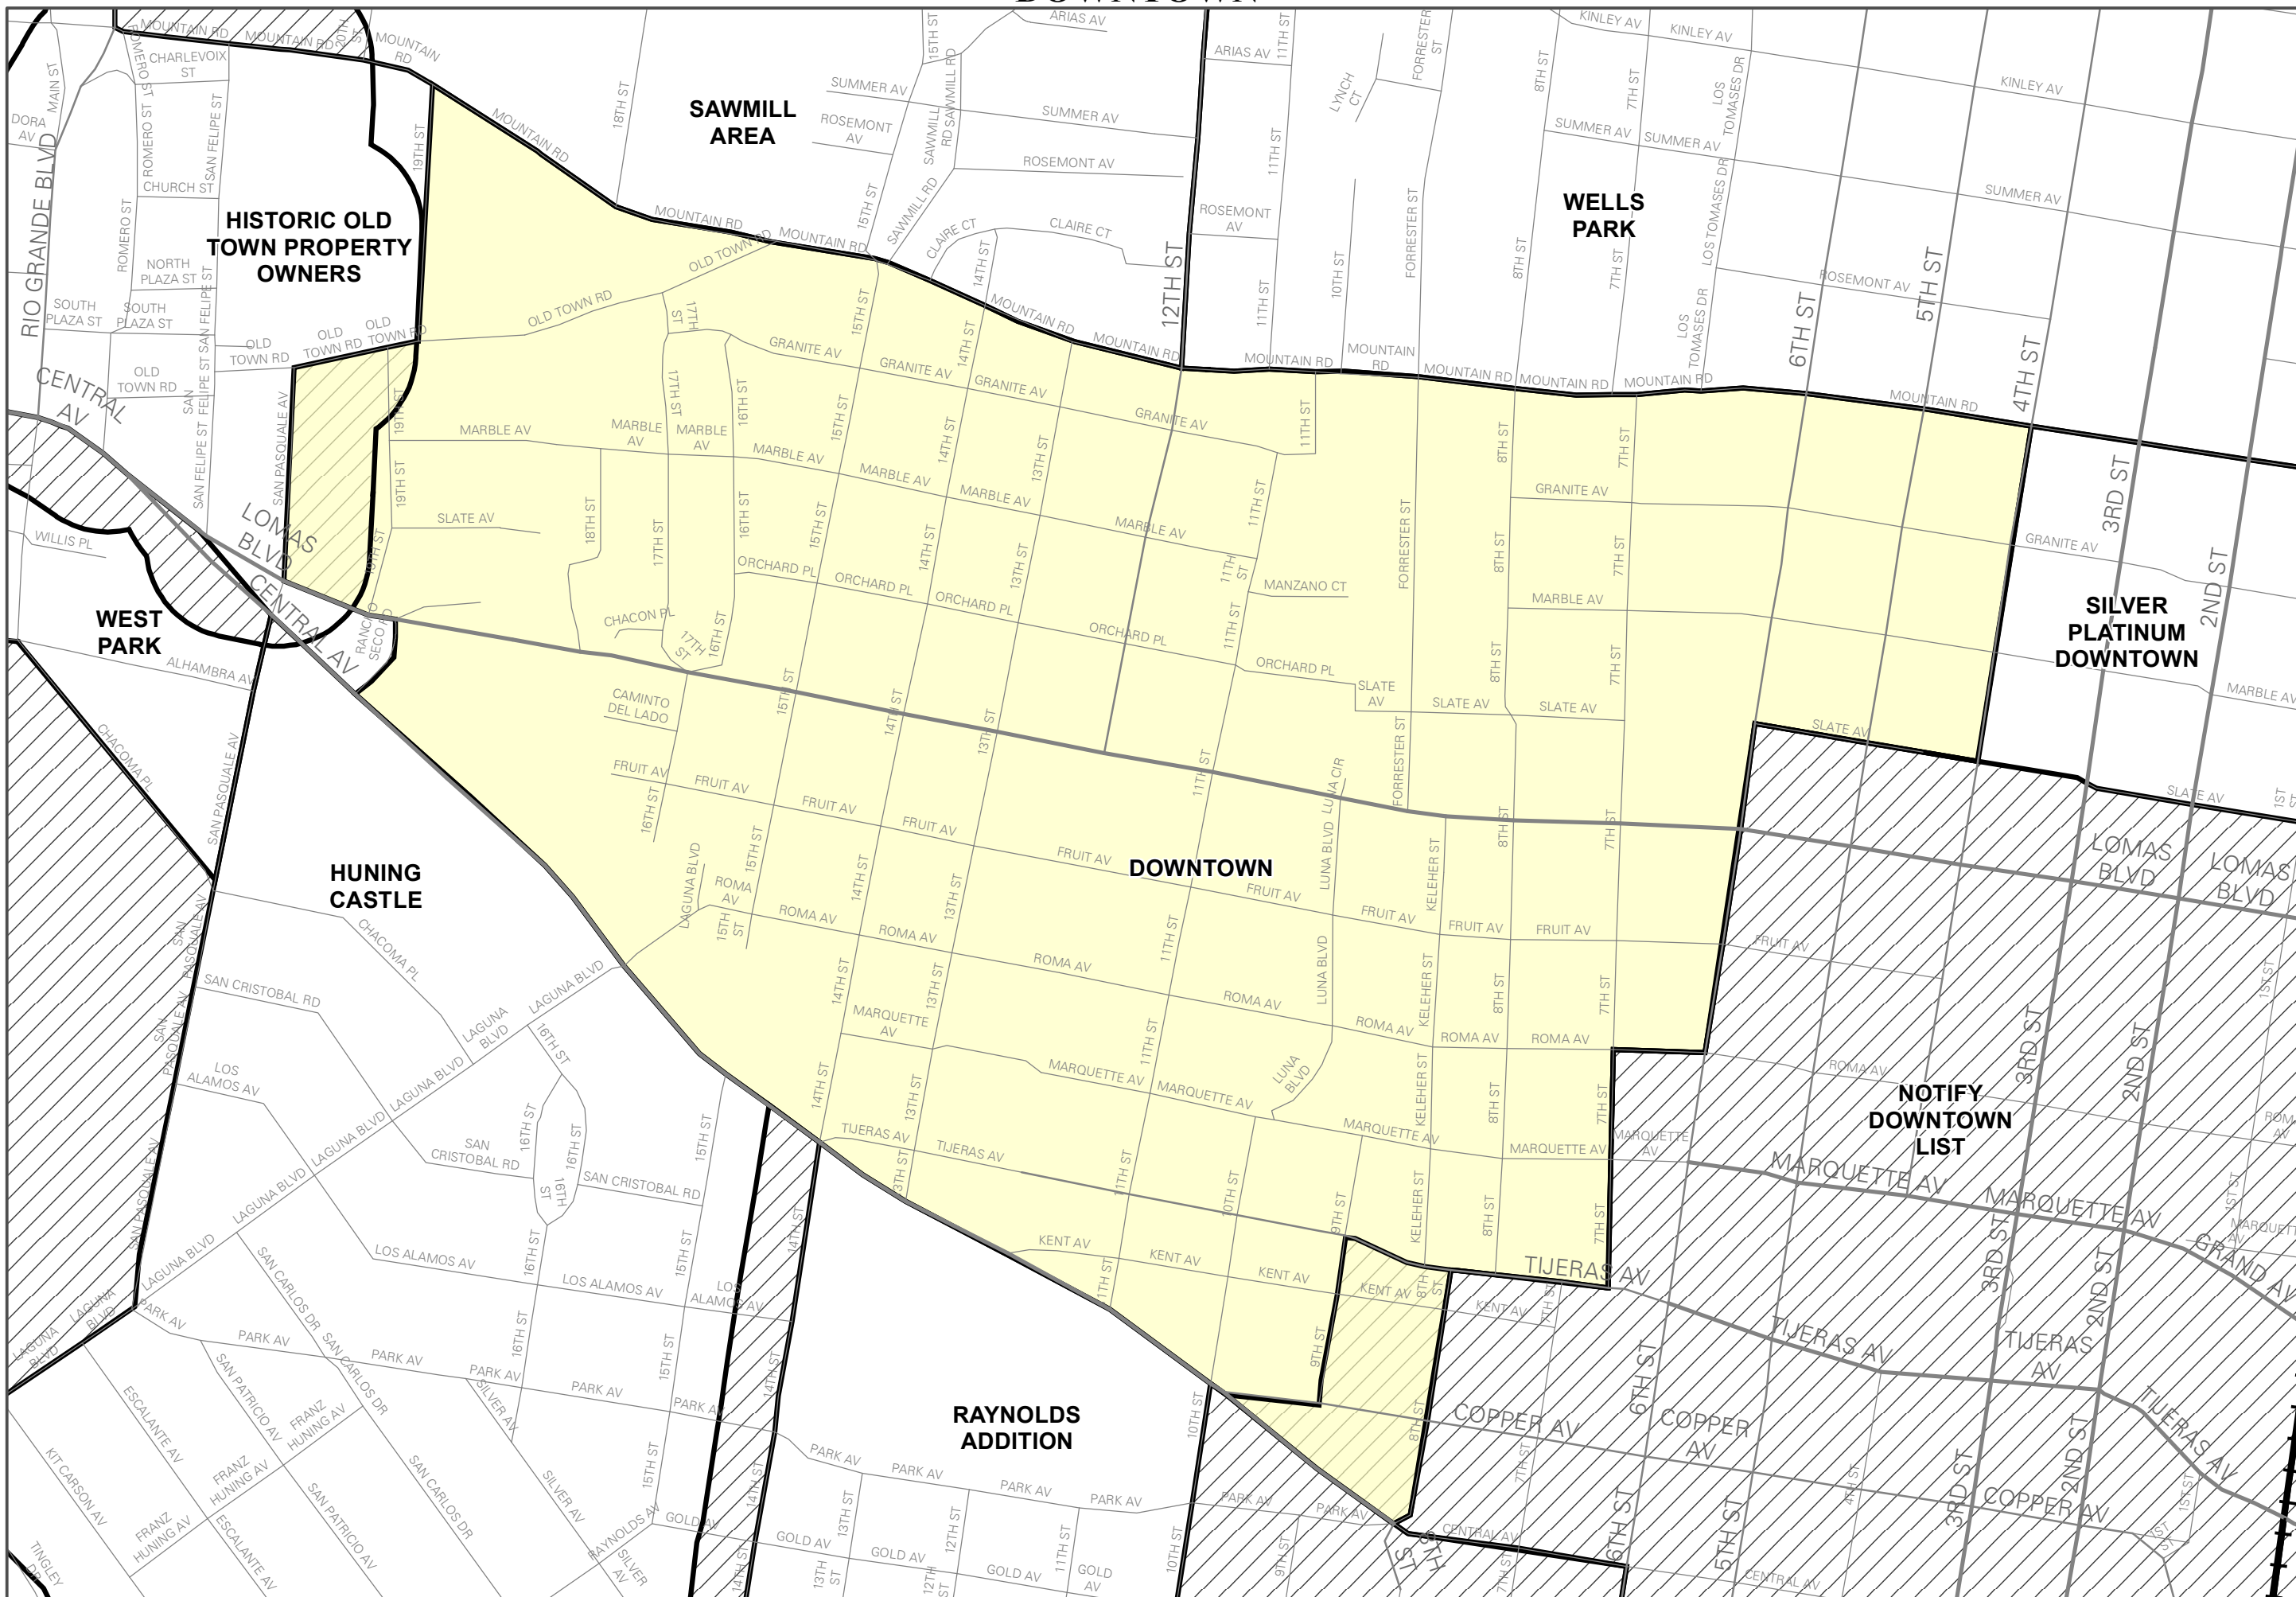

DOWNTOWN

Legend
 Municipal Limits
 Highlighted Neighborhood Assoc.
 Overlapping Associations

1 inch = 500 feet

Map amended through:
 March/16/2016

For information regarding associations not shown on this map, please contact the Office of Neighborhood Coordination at 924-3914.